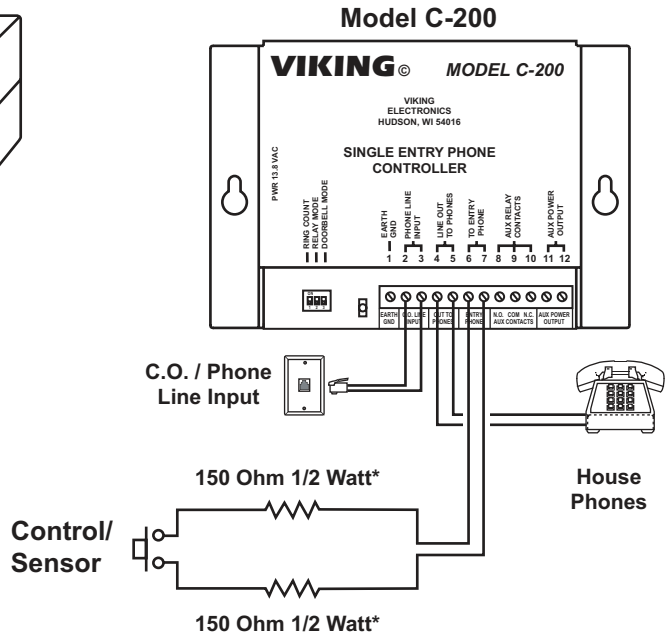

Announcing an Arrival by Ringing Your Phones

- Door or Gate Contacts, Driveway Sensor, Etc. Activates Ringing

PABX/KSU Systems

* Radio Shack part # 271-1109 (pkg of 5)

A momentary or maintained contact closure can activate the DLE-200B which will in turn ring your trunk.

Residential Phone Line

A momentary or maintained contact closure activates the C-200 which then provides a distinctive ring to the house phones.