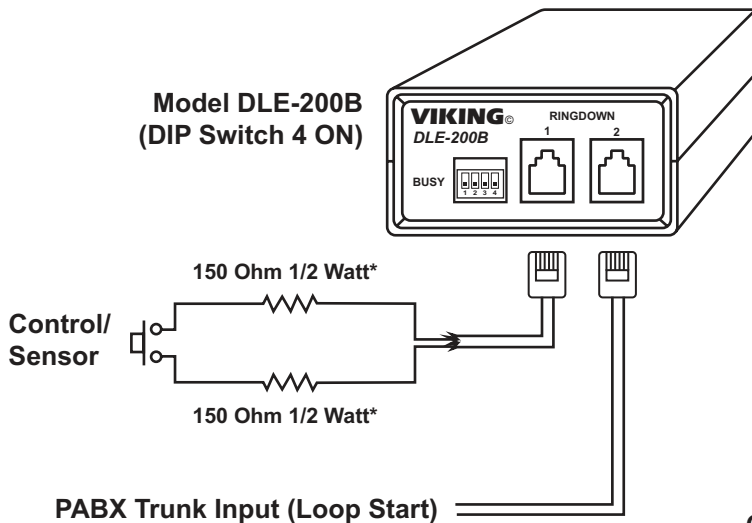

Announcing an Arrival by Ringing Your Phones

- Door or Gate Contacts, Driveway Sensor, Etc. Activates Ringing

PABX/KSU Systems

* Radio Shack part # 271-1109 (pkg of 5)

A momentary or maintained contact closure can activate the DLE-200B which will in turn ring your trunk.

Residential Phone Line

A momentary or maintained contact closure activates the C-200 which then provides a distinctive ring to the house phones.