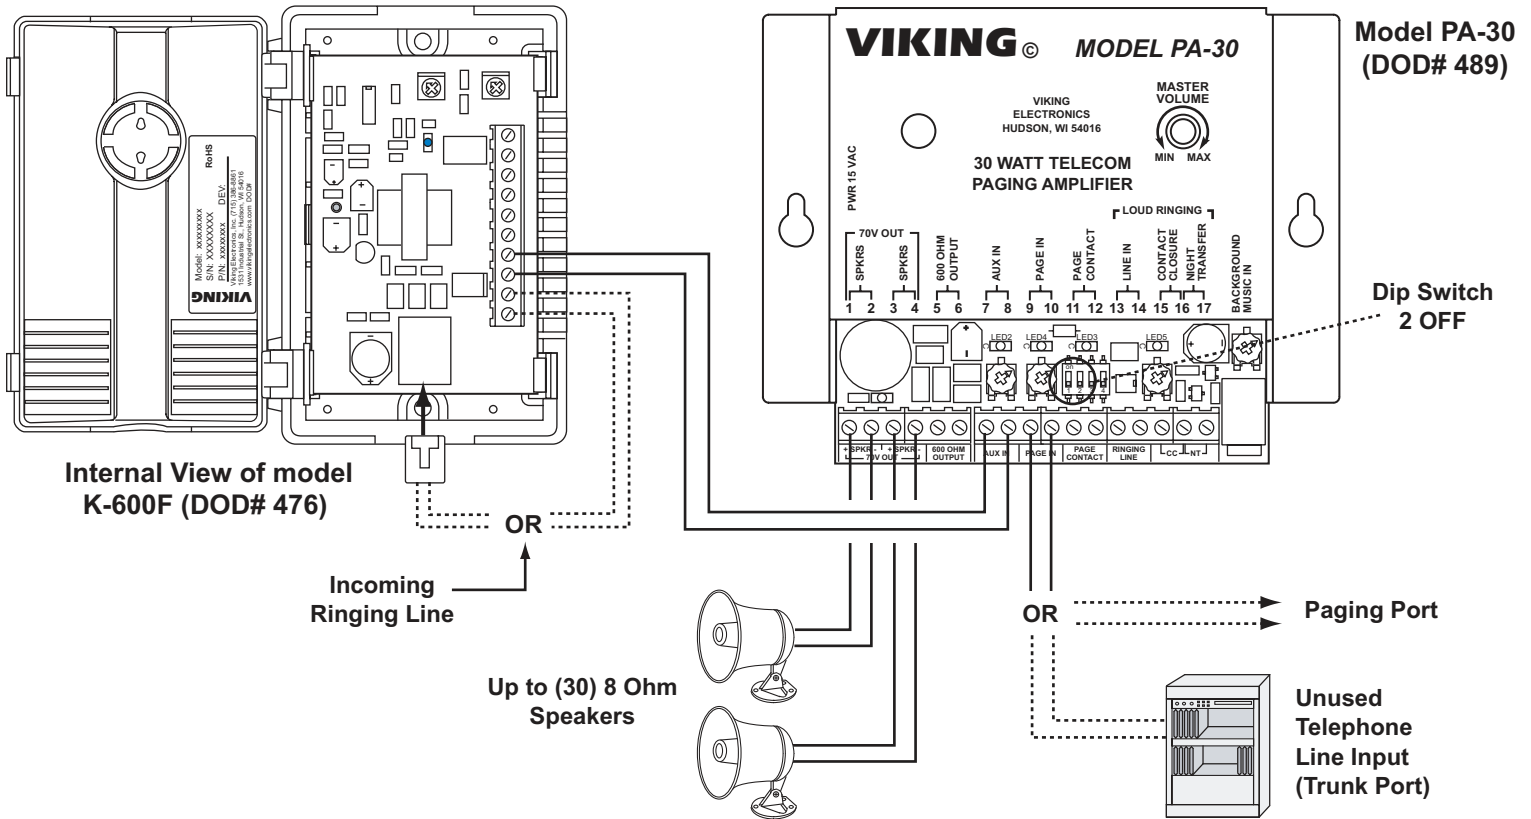

Priority to Loud Ring vs Paging

In the Viking model PA-30 amplifier, voice paging is a higher priority than loud ring, meaning loud ring is not heard while a page is in progress. Some customers want loud ring to be a higher priority than a voice page. This is easily accomplished by adding a K-600F to the PA-30, wiring the K-600F to the auxiliary input of the PA-30 and setting PA-30 dip switch 2 to off. Loud ring is now a higher priority than a voice page.