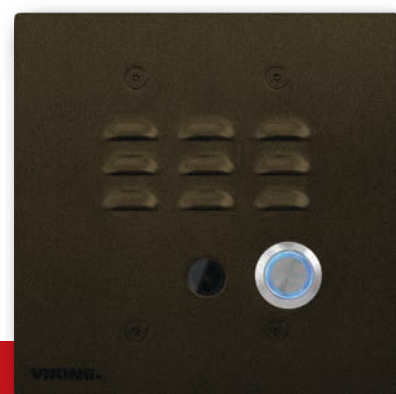

X-35-BN or X-35-BN-EWP
Oil rubbed bronze finish. Flush mount or use an optional surface mount box, sold separately.